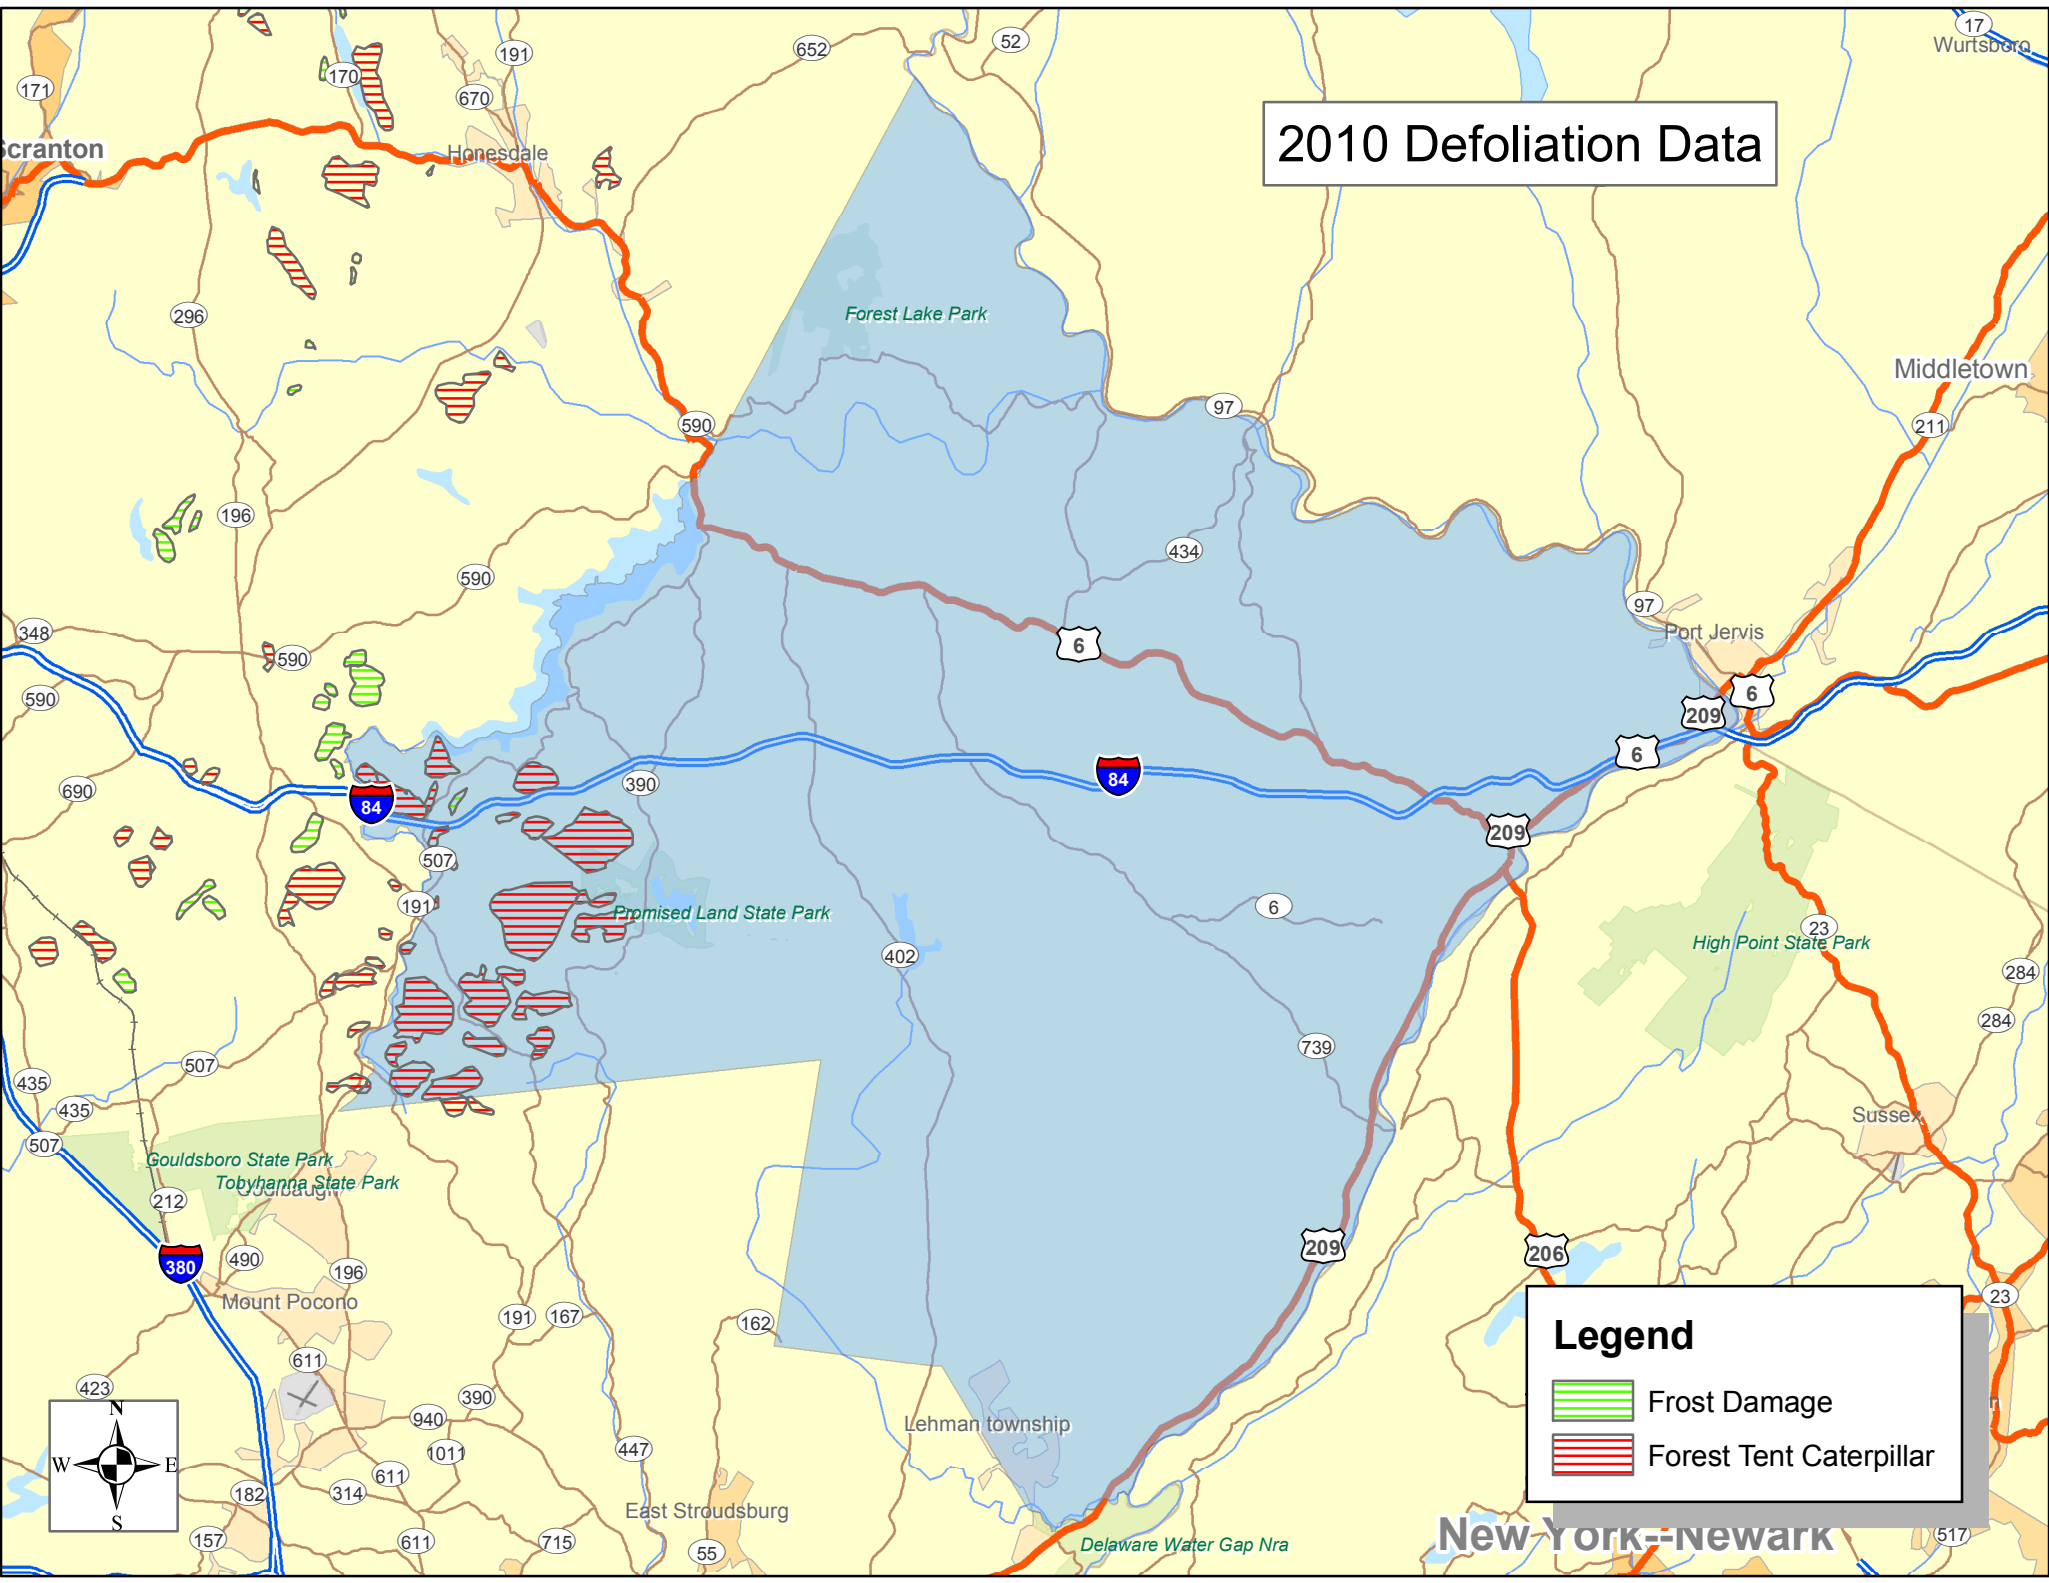

2010 Defoliation Data

Legend

-  Frost Damage
-  Forest Tent Caterpillar

New York--newark